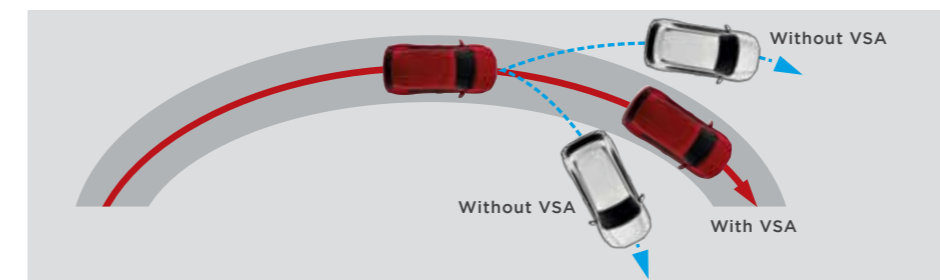

VEHICLE STABILITY ASSIST (VSA)

Ensure smoother cornering by lessening understeers or oversteers.