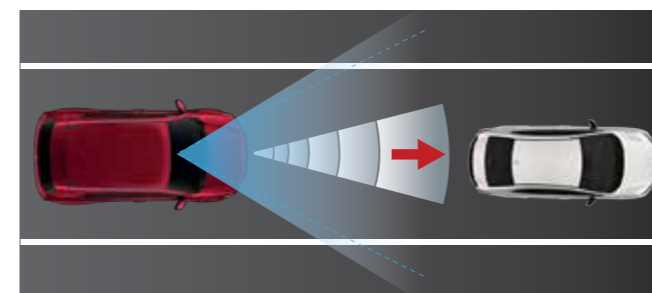

FORWARD COLLISION WARNING

Alerts driver of a potential risk of collision ahead.

COLLISION MITIGATION BRAKING SYSTEM

Applies brakes where risk of collision is imminent.

AUTO HIGH BEAM

Switches between high beam and low beam automatically for better night visibility.