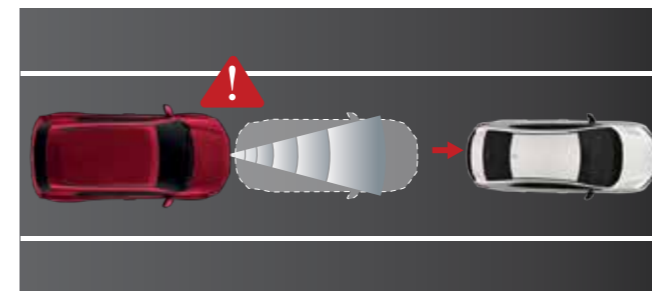

FORWARD COLLISION WARNING

Alerts driver of a potential risk of collision ahead.