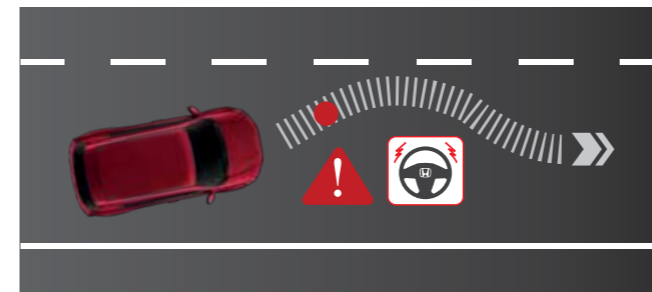

LANE DEPARTURE WARNING

Alerts you to quickly correct your steering when your car drifts out of a detected lane.