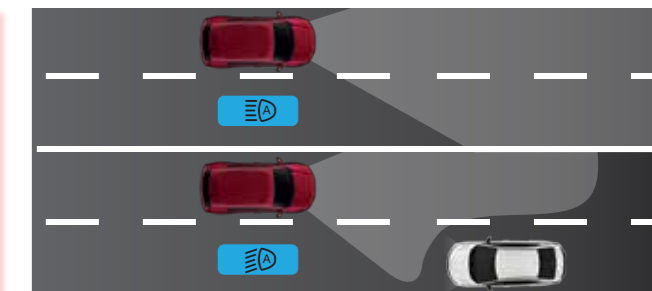

ROAD DEPARTURE MITIGATION

Provide corrective steering and applying brakes when the car seems to deviate from a detected lane.

LANE KEEP ASSIST SYSTEM

Alerts and gently corrects the steering to keep vehicle centered in a detected lane.

FORWARD COLLISION WARNING

Alerts driver of a potential risk of collision ahead.

COLLISION MITIGATION BRAKING SYSTEM

Applies brakes where risk of collision is imminent.

AUTO HIGH BEAM

Switches between high beam and low beam automatically for better night visibility.