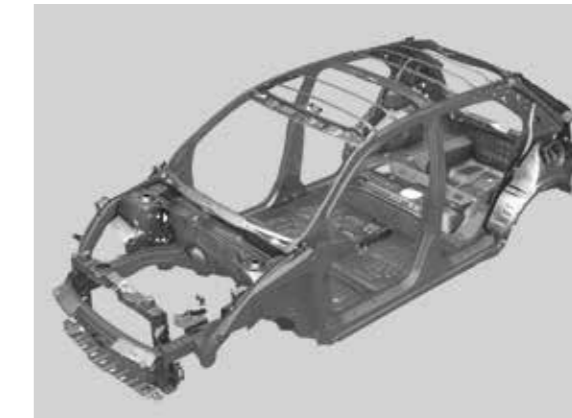

G-FORCE CONTROL (G-CON)

Reduces impact during a car crash by absorbing impact energy during a collision.